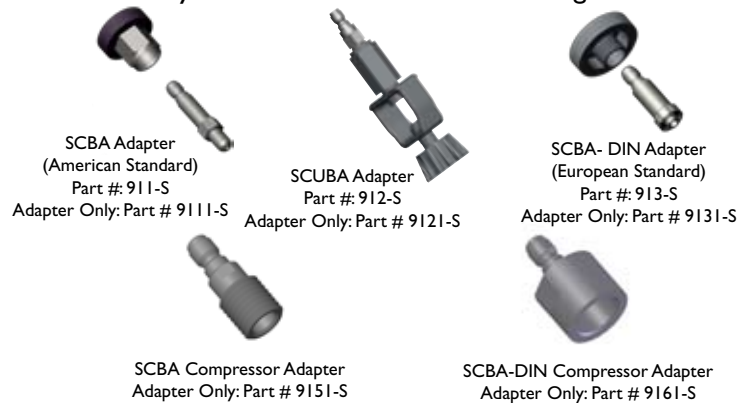

Deployment Distances

Part #	Description	4,500 psi		Horizontal		Vertical	
		ft	m	with HP Projectile		with Grappling Hook	
802	5.5mm Climbing Line	330*	100*	180	55		
815	8.4mm Climbing Line	230*	70*	170	52		
746	65ft/20m Tactical Ladder	n/a	n/a	65	20		

* indicates value at reduced pressure

Shipping Dimensions: 34" x 23" x 20" - 90lbs