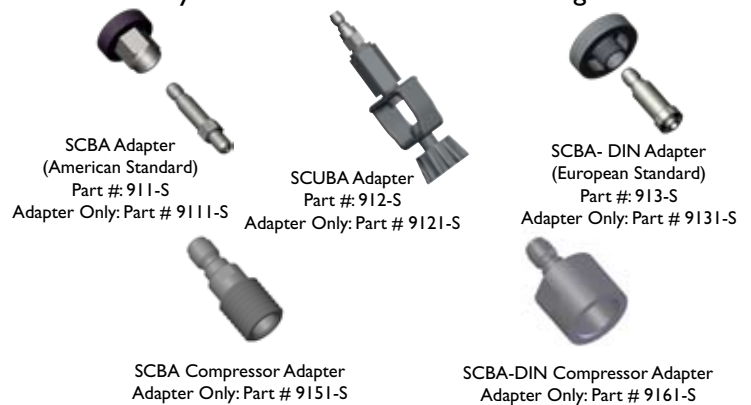

Rescue Solutions International, Inc.

708 SW Umatilla Ave

Redmond, OR 97756

Ph: 541.504.9300 Fax: 541.504.9301

info@resqmax.com

Kit 463 - ALM Combo Kit

Description:

The ALM Combo Kit is supplied with three payloads and all the accessories required to operate your line thrower. The launcher housing of the ALM is fabricated from 356-T6 Aluminum and is designed for rugged use in land-based and maritime applications.

The Grappling Hook is made of Titanium with an EFEX Sound Signature Reduction Coating. The safe working load of this Grappling Hook is 730lbs / 330 kg.

KIT CONTENTS:

- 1 - Part #540 ALM Launcher w/ Folding Stock
- 2 - Part #300-S Streamline Projectile (w/ 2 spare covers) - 3000psi
- 1 - Part #744 Tactical Ladder - 50ft/15m w/ Compact Line Container
- 1 - Part #801 5780lb test 7mm Black Climbing line (165ft/50m) w/ Compact Line Container
- 1 - Part #802 3200lb test 5.5mm Black Climbing line (328ft/100m) w/ Compact Line Container
- 1 - Part #750 Titanium Grappling Hook - Standard
- 1 - *Select* Streamline Filler Hose (see options above)
- 1 - Part 60402-S Streamline Nozzle Protector - 5 pk.
- 1 - Part #714 O-ring Kit - 10 pk (Various)
- 1 - Part #715 Corrosion Block
- 1 - Part #722 ALM Operator's Manual
- 1 - Part #726 Tactical Training CD
- 1 - Part #906 Cordura Kit Carry Bag - Black
- 1 - Part #991 ALM Tool Kit
- 1 - Part #909 Large Pelican Storage/Transport Case

Adapter Choices for ResQmax Product Line

Below are the adapters available with the Filler Hose Assembly. Please select from the following choices:

SCBA Adapter (American Standard)
Part #: 911-S
Adapter Only: Part # 9111-S