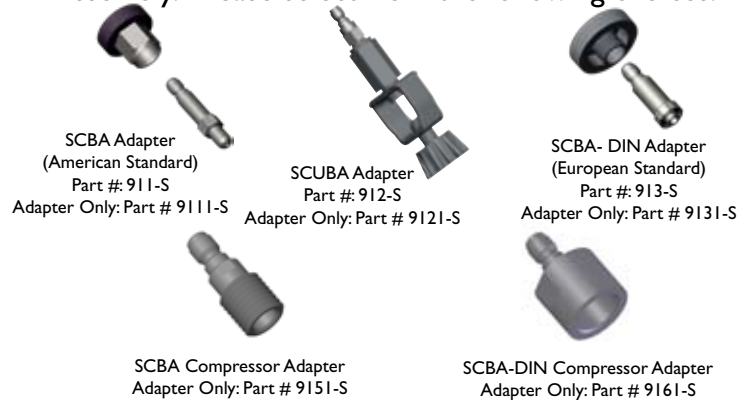

Description:

The Tactical ResQmax Combo Kit is supplied with three payloads and all the accessories required to operate your line thrower.

The Grappling Hook is made of Titanium with an EFEX Sound Signature Reduction Coating. The safe working load of this Grappling Hook is 730lbs / 330 kg.

Optional Accessories include the ResQmax Tool Kit, a Rigid Transport Case, and/or a variety of rescue accessories.

KIT CONTENTS:

- 1 - Part #520 Tactical ResQmax Launcher with Folding Stock - Black
- 2 - Part #300-S Streamline Projectile (w/ 2 spare covers) - 3000psi
- 1 - Part #801 5780lb test 7mm Black Climbing line (165ft/50m) w/ Compact Line Container
- 1 - Part #802 3200lb test 5.5mm Black Climbing line (328ft/100m) w/ Compact Line Container
- 1 - Part #744 Tactical Ladder - 50ft/15m w/ Compact Line Container
- 1 - Part #750 Titanium Grappling Hook - Standard
- 1 - *Select* Streamline Filler Hose (see options above)
- 1 - Part 60402-S Streamline Nozzle Protector - 5 pk.
- 1 - Part #714 O-ring Kit - 10 pk (Various)
- 1 - Part #715 Corrosion Block
- 1 - Part #721 Tactical ResQmax Operator's Manual
- 1 - Part #725 Tactical Training CD
- 1 - Part #906 Cordura Kit Carry Bag - Black

Adapter Choices for ResQmax Product Line

Below are the adapters available with the Filler Hose Assembly. Please select from the following choices:

Deployment Distances

Part #	Description	3,000 psi			
		Horizontal with Line Projectile		Vertical with Grappling Hook	
		ft	m	ft	m
801	7.0mm Climbing Line	165*	50*	80	25
802	5.5mm Climbing Line	250	75	110	34
744	50ft/15m Tactical Ladder	n/a	n/a	50	15