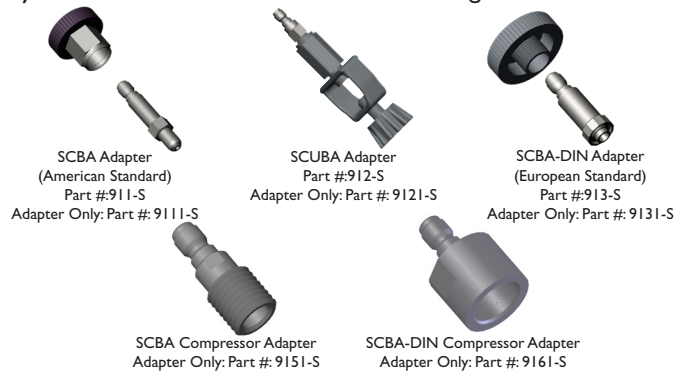

Filler Hose Adapter Options

Below are the adapters available with the Filler Hose Assembly for your unit. Please select from the following choices.