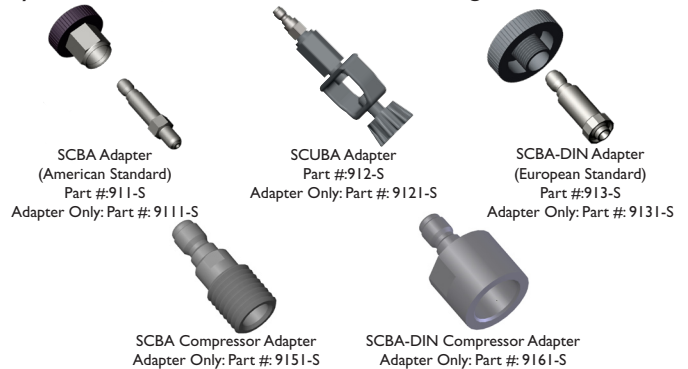

Adapter Choices for ResQmax Product Line

Below are the adapters available with the Filler Hose Assembly for your unit. Please select from the following choices.